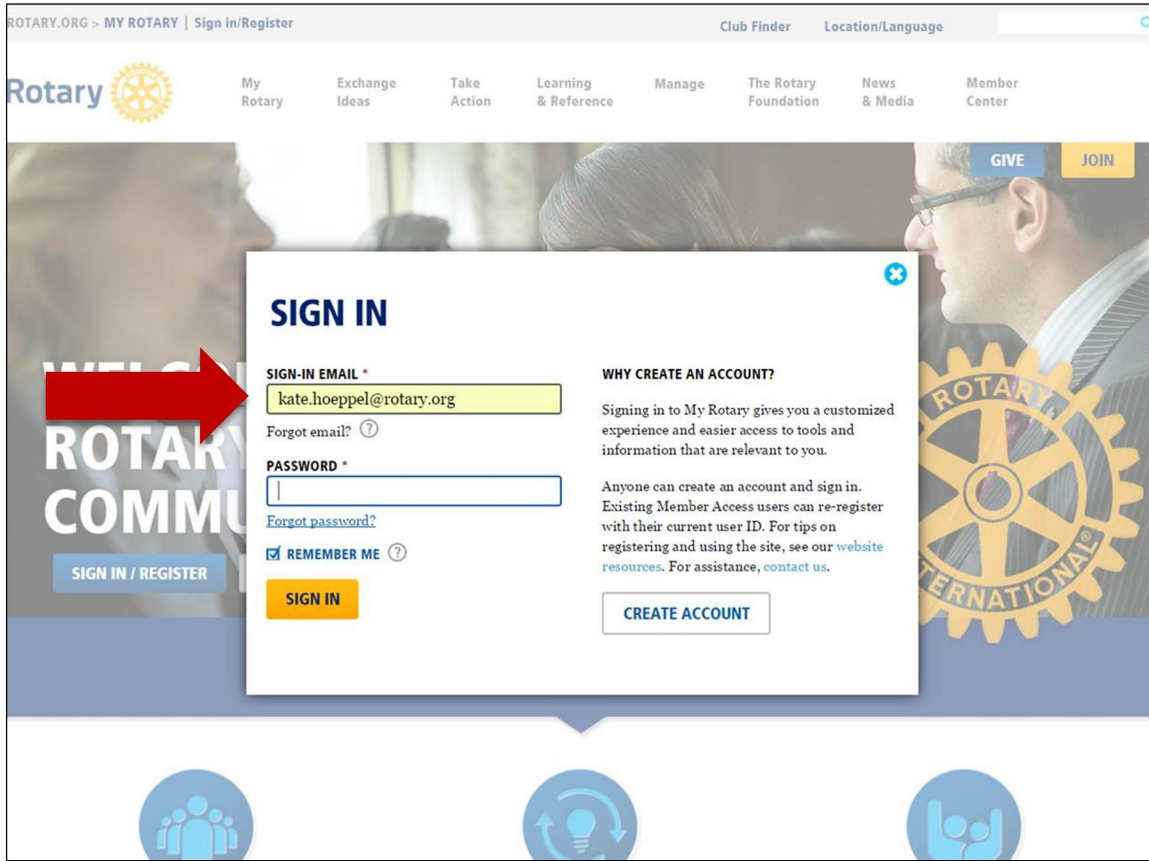

STEP 2: Sign in to your My Rotary account using your sign-in email and password.