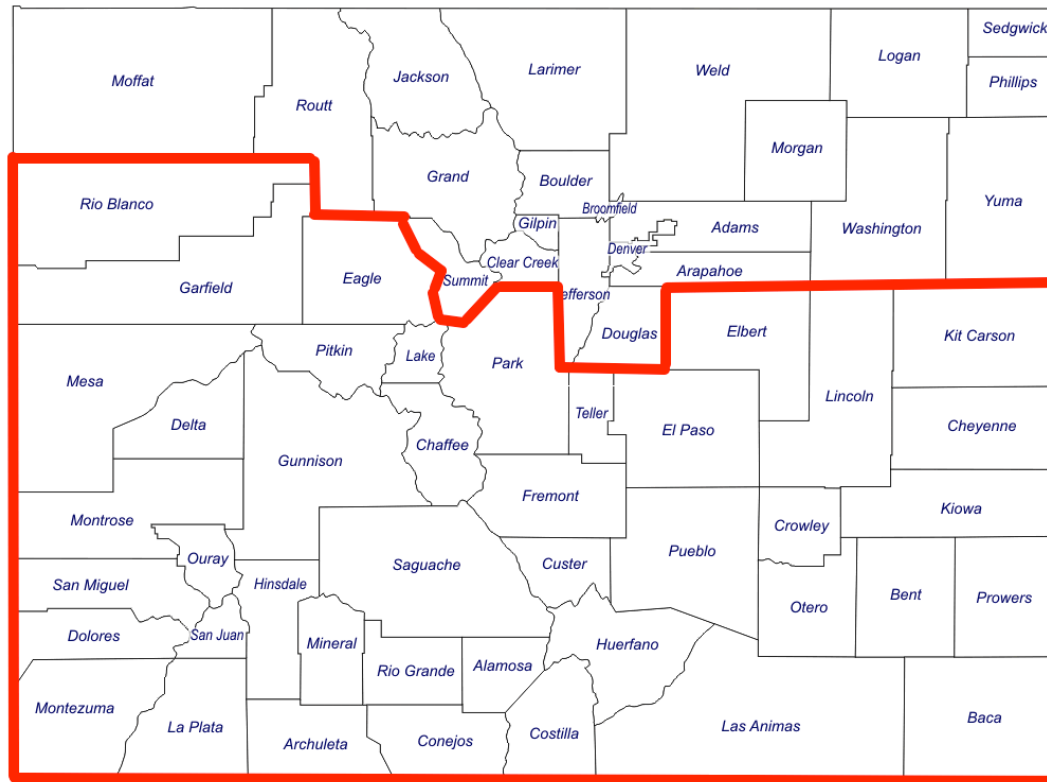

D5470 in 2016-17: 26 Clubs are participating in RYE by hosting an inbound and/or sponsoring an outbound, for a total of 54 student participants this year.